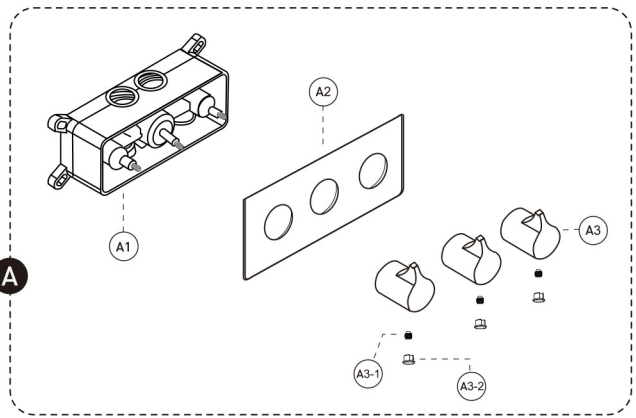

THE ANSWER TO IDEAL LIVING

PRODUCT INSTALLATION MANUAL

WHEN IT COMES TO HOME, THIS IS THE BEST ANSWER.

PRODUCT DRAWING

A

No.	Description				
A	Pressure balanced diverter valve				
A-1	Valve				
A-2	Face plate with sealjoint				
A-3	Diverter knob kit				
A3-1	set screws				
A3-2	Trim cap				
B	Handheld Shower Kit with Flexible Hose				
B-1	Flexible hose				
B-2	Wall Bracket				
B-3	Hand shower				
C	Shower head				
C-1	Top Rain Head				
C-2	Shower Bracket				
D	Body jets				
E	Shower head accessories				
E-1	Power supply				
E-2	Remote control				
Z	Accessories Package				
<table border="1"> <thead> <tr> <th>For Repair And Warranty (Spare Parts)</th> <th>For Installation (Spare Parts)</th> </tr> </thead> <tbody> <tr> <td>  </td> <td>  </td> </tr> </tbody> </table>		For Repair And Warranty (Spare Parts)	For Installation (Spare Parts)		
For Repair And Warranty (Spare Parts)	For Installation (Spare Parts)				
					

SHOWER SYSTEM FAUCET

Installation instruction

MB/BN/BG/CH/ORB

CARE INSTRUCTIONS

Rinse the product with clear water. Dry the product with a soft cloth.

DO NOT:

Use abrasive cleansers, cloths, or paper towels. Use any cleaning agents containing acid, polish, wax, alcohol, ammonia, bleach, solvent or any other corrosive or harsh chemical cleansers.