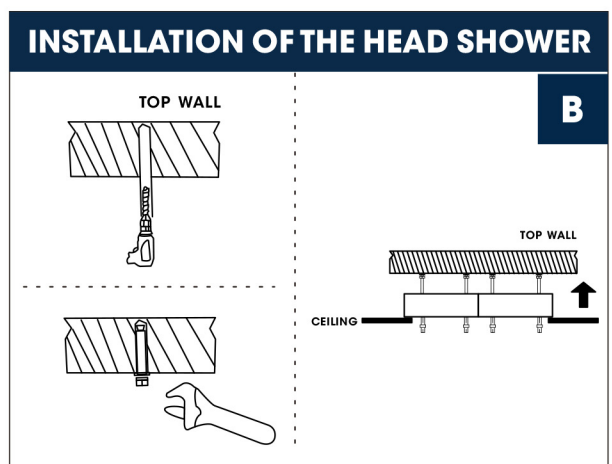

INSTALLATION STEPS

INSTALL THE SHOWER VALVE BODY