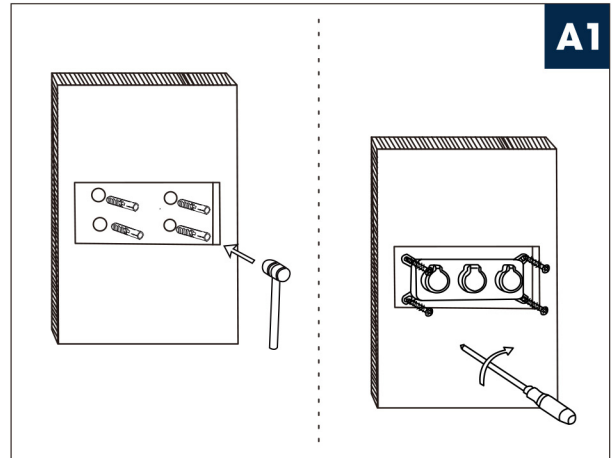

INSTALLATION STEPS

INSTALL THE SHOWER VALVE BODY