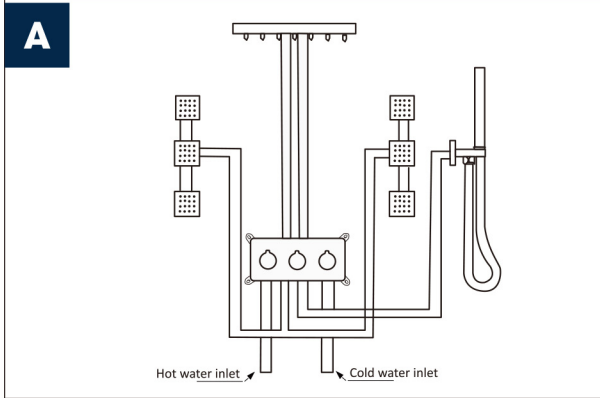

INSTALLATION STEPS

INSTALL THE SHOWER VALVE BODY