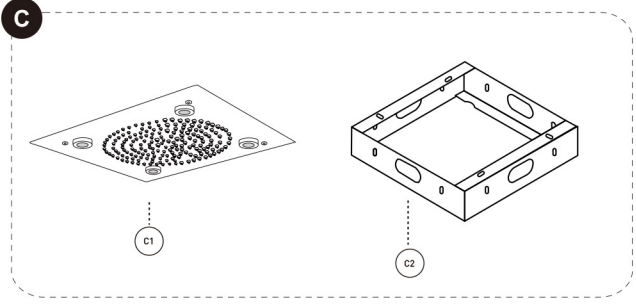

THE ANSWER TO IDEAL LIVING

PRODUCT INSTALLATION MANUAL

WHEN IT COMES TO HOME, THIS IS THE BEST ANSWER.

PRODUCT DRAWING

A

No.	Description				
A	Pressure balanced diverter valve				
A-1	Valve				
A-2	Face plate with sealjoint				
A-3	Diverter knob kit				
A3-1	set screws				
A3-2	Trim cap				
B	Handheld Shower Kit with Flexible Hose				
B-1	Flexible hose				
B-2	Wall Bracket				
B-3	Hand shower				
C	Shower head				
C-1	Top Rain Head				
C-2	Shower Bracket				
D	Body jets				
E	Shower head accessories				
E-1	Power supply				
E-2	Remote control				
Z	Accessories Package				
<table border="1"> <thead> <tr> <th>For Repair And Warranty (Spare Parts)</th> <th>For Installation (Spare Parts)</th> </tr> </thead> <tbody> <tr> <td>  </td> <td>  </td> </tr> </tbody> </table>		For Repair And Warranty (Spare Parts)	For Installation (Spare Parts)		
For Repair And Warranty (Spare Parts)	For Installation (Spare Parts)				
					