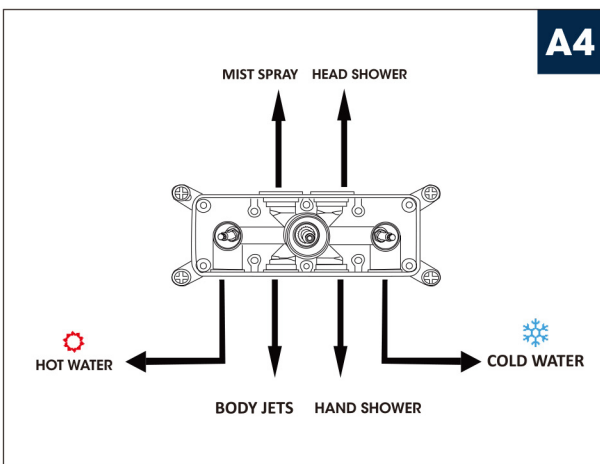

INSTALLATION STEPS

INSTALL THE SHOWER VALVE BODY