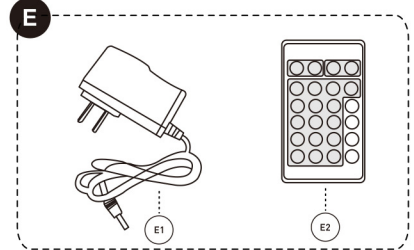

THE ANSWER TO IDEAL LIVING

PRODUCT INSTALLATION MANUAL

WHEN IT COMES TO HOME, THIS IS THE BEST ANSWER.

PRODUCT DRAWING

A

No.	Description				
A	Pressure balanced diverter valve				
A-1	Valve				
A-2	Face plate with sealjoint				
A-3	Diverter knob kit				
A3-1	set screws				
A3-2	Trim cap				
B	Handheld Shower Kit with Flexible Hose				
B-1	Flexible hose				
B-2	Wall Bracket				
B-3	Hand shower				
C	Shower head				
C-1	Top Rain Head				
C-2	Shower Bracket				
D	Body jets				
E	Shower head accessories				
E-1	Power supply				
E-2	Remote control				
Z	Accessories Package				
<table border="1"> <thead> <tr> <th>For Repair And Warranty (Spare Parts)</th> <th>For Installation (Spare Parts)</th> </tr> </thead> <tbody> <tr> <td>  </td> <td>  </td> </tr> </tbody> </table>		For Repair And Warranty (Spare Parts)	For Installation (Spare Parts)		
For Repair And Warranty (Spare Parts)	For Installation (Spare Parts)				
					