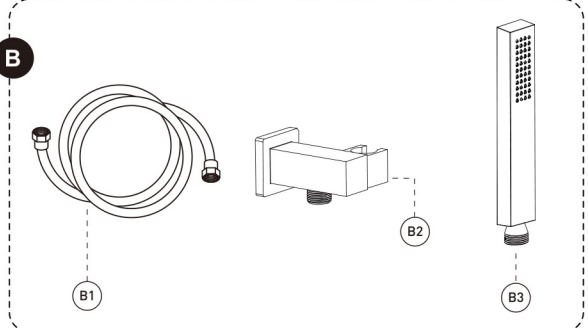

THE ANSWER TO IDEAL LIVING

PRODUCT INSTALLATION MANUAL

WHEN IT COMES TO HOME, THIS IS THE BEST ANSWER.

PRODUCT DRAWING

A

No.	Description				
A	Pressure balanced diverter valve				
A-1	Valve				
A-2	Face plate with sealjoint				
A-3	Diverter knob kit				
A3-1	set screws				
A3-2	Trim cap				
B	Handheld Shower Kit with Flexible Hose				
B-1	Flexible hose				
B-2	Wall Bracket				
B-3	Hand shower				
C	Shower head				
C-1	Top Rain Head				
C-2	Shower Bracket				
D	Body jets				
E	Shower head accessories				
E-1	Power supply				
E-2	Remote control				
Z	Accessories Package				
<table border="1"> <thead> <tr> <th>For Repair And Warranty (Spare Parts)</th> <th>For Installation (Spare Parts)</th> </tr> </thead> <tbody> <tr> <td>  </td> <td>  </td> </tr> </tbody> </table>		For Repair And Warranty (Spare Parts)	For Installation (Spare Parts)		
For Repair And Warranty (Spare Parts)	For Installation (Spare Parts)				
					