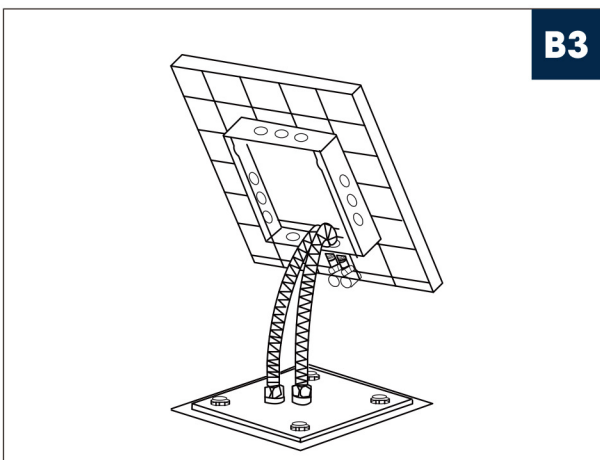

INSTALLATION STEPS

INSTALL THE SHOWER VALVE BODY