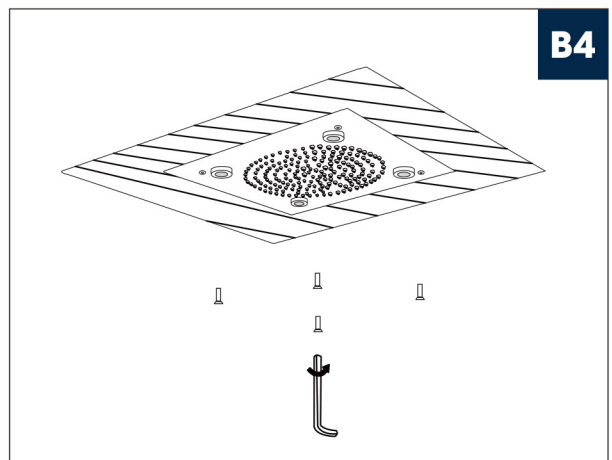

INSTALLATION STEPS

INSTALL THE SHOWER VALVE BODY