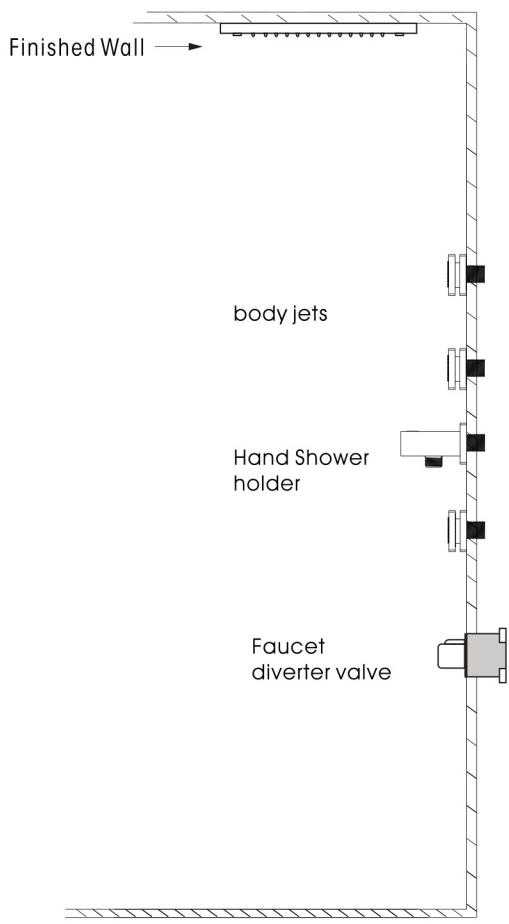

THE ANSWER TO IDEAL LIVING

PRODUCT INSTALLATION MANUAL

WHEN IT COMES TO HOME, THIS IS THE BEST ANSWER.

PRODUCT DRAWING

A

No.	Description				
A	Pressure balanced diverter valve				
A-1	Valve				
A-2	Face plate with sealjoint				
A-3	Diverter knob kit				
A3-1	set screws				
A3-2	Trim cap				
B	Handheld Shower Kit with Flexible Hose				
B-1	Flexible hose				
B-2	Wall Bracket				
B-3	Hand shower				
C	Shower head				
C-1	Top Rain Head				
C-2	Shower Bracket				
D	Body jets				
E	Shower head accessories				
E-1	Power supply				
E-2	Remote control				
Z	Accessories Package				
<table border="1"> <thead> <tr> <th>For Repair And Warranty (Spare Parts)</th> <th>For Installation (Spare Parts)</th> </tr> </thead> <tbody> <tr> <td>  </td> <td>  </td> </tr> </tbody> </table>		For Repair And Warranty (Spare Parts)	For Installation (Spare Parts)		
For Repair And Warranty (Spare Parts)	For Installation (Spare Parts)				
					