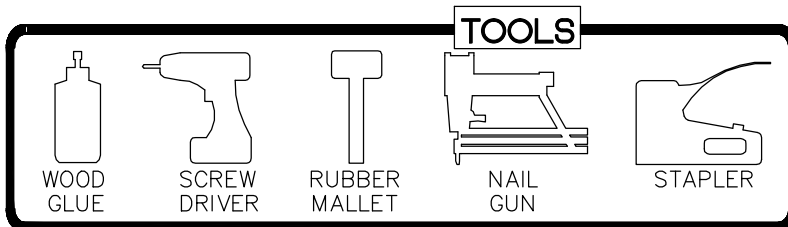

# ASSEMBLY INSTRUCTIONS - COUNTER LINEN CABINET

This instruction applies to the following items:  
CL156012

STEP 1

Glue each assembly slot

STEP 2

STEP 3

STEP 4

STEP 5