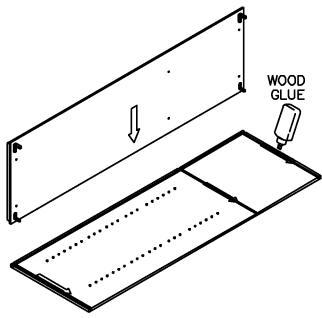

# ASSEMBLY INSTRUCTIONS - COUNTER LINEN CABINET

This instruction applies to the following items:  
CL156012

STEP 1

Glue each assembly slot

STEP 2

STEP 3

STEP 4

STEP 5