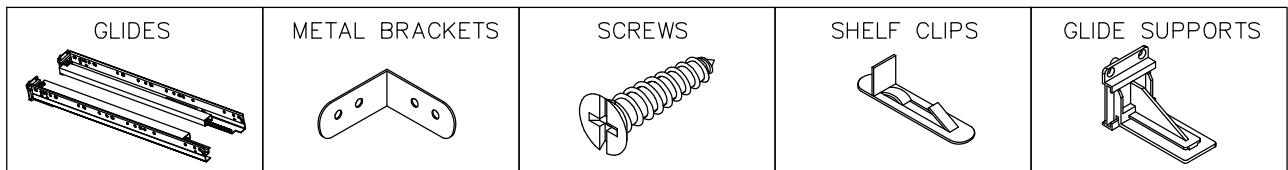

# ASSEMBLY INSTRUCTIONS - COUNTER LINEN CABINET

This instruction applies to the following items:  
CL156012

STEP 1

Glue each assembly slot

STEP 2

STEP 3

STEP 4

STEP 5